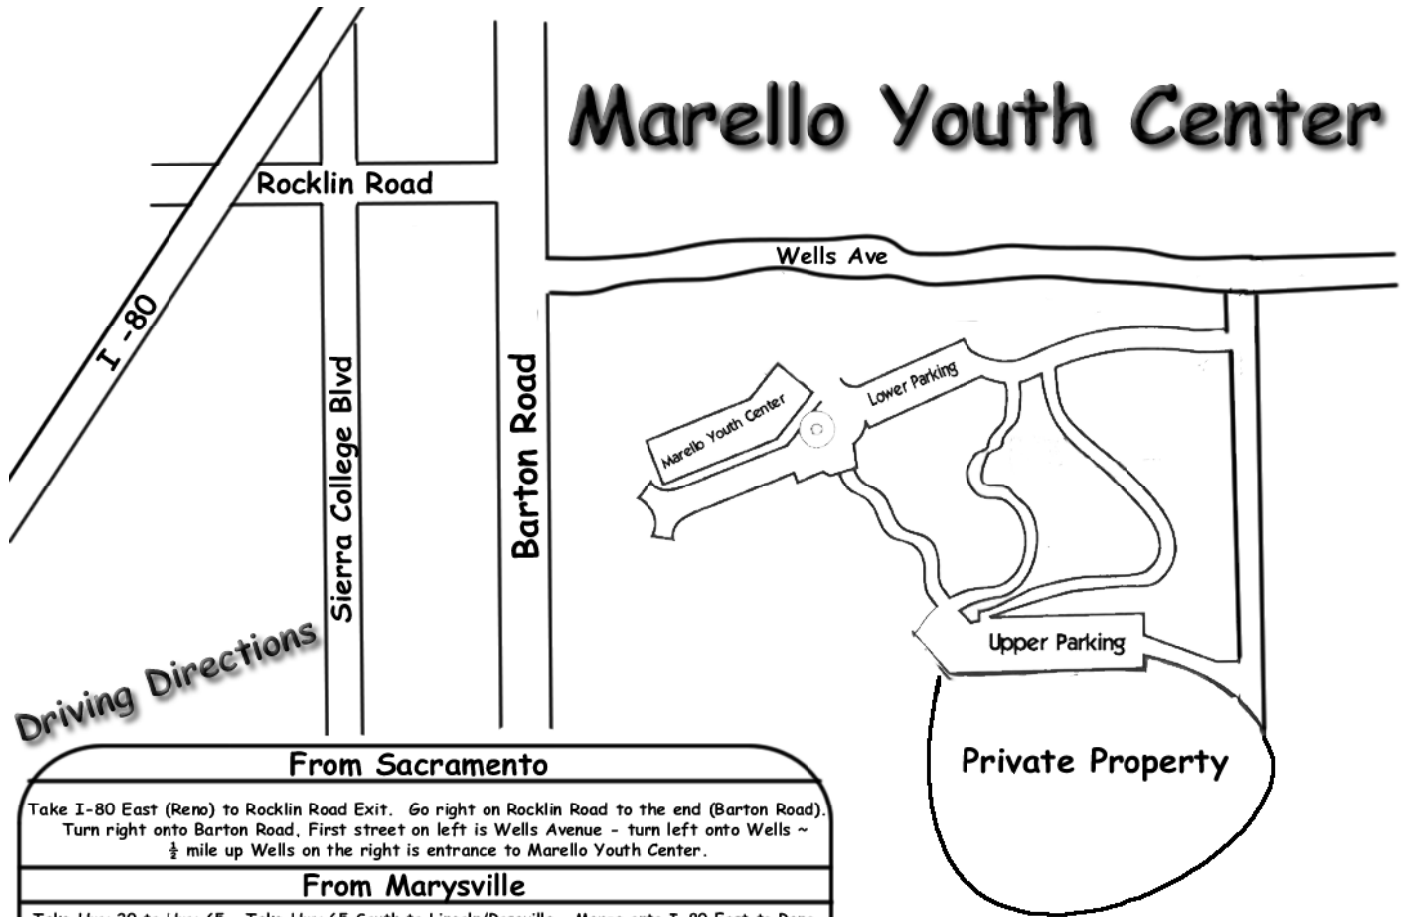

Marello Youth Center

Driving Directions

From Sacramento

Take I-80 East (Reno) to Rocklin Road Exit. Go right on Rocklin Road to the end (Barton Road). Turn right onto Barton Road. First street on left is Wells Avenue - turn left onto Wells ~ ½ mile up Wells on the right is entrance to Marello Youth Center.

From Marysville

Take Hwy 20 to Hwy 65. Take Hwy 65 South to Lincoln/Roseville. Merge onto I-80 East to Reno. Take Rocklin Road Exit. Continue with directions from Sacramento.

From Auburn

Take I-80 West to Sierra College Blvd Exit. Go left on Sierra College Blvd to Rocklin Road. Then left onto Rocklin Road until it dead ends at Barton Road. Continue with directions from Sacramento.

Private Property

MAP